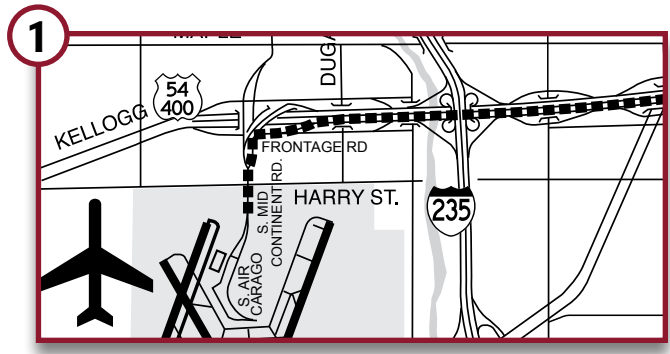

MAPS & DIRECTIONS: From Wichita

1. Start going toward the AIRPORT EXIT on MID CONTINENT RD go 0.3 mi
2. Bear RIGHT on S MID CONTINENT RD go 1.2 mi
3. Turn RIGHT on W KELLOGG DR go 0.1 mi
4. Take LEFT ramp onto US-400 E toward WICHITA go 10.6 mi
5. Take the OKLAHOMA CITY/KANSAS CITY/KANSAS TURNPIKE exit onto I-35 N toward KANSAS TURNPIKE/EL DORADO/KANSAS CITY (Toll applies) go 78.1 mi
6. Take exit #127/EMPORIA (US-50) onto I-35 N (Portions toll) go 0.3 mi
7. Take exit #127A/NEWTON onto W US HIGHWAY 50 (US-50 W) go 0.2 mi
8. Turn LEFT on OVERLANDER ST go 0.2 mi
9. Arrive at 900 OVERLANDER RD, EMPORIA, on the LEFT go < 0.1 mi

Wichita