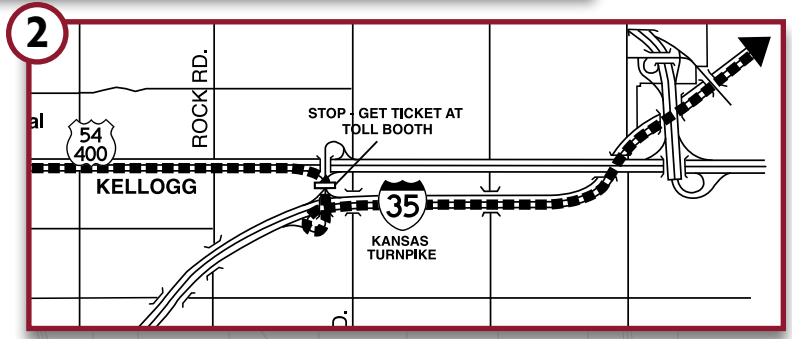

MAPS & DIRECTIONS: From Wichita

1. Start going toward the AIRPORT EXIT on MID CONTINENT RD go 0.3 mi
2. Bear RIGHT on S MID CONTINENT RD go 1.2 mi
3. Turn RIGHT on W KELLOGG DR go 0.1 mi
4. Take LEFT ramp onto US-400 E toward WICHITA go 10.6 mi
5. Take the OKLAHOMA CITY/KANSAS CITY/KANSAS TURNPIKE exit onto I-35 N toward KANSAS TURNPIKE/EL DORADO/KANSAS CITY (Toll applies) go 78.1 mi
6. Take exit #127/EMPORIA (US-50) onto I-35 N (Portions toll) go 0.3 mi
7. Take exit #127A/NEWTON onto W US HIGHWAY 50 (US-50 W) go 0.2 mi
8. Turn LEFT on OVERLANDER ST go 0.2 mi
9. Arrive at 900 OVERLANDER RD, EMPORIA, on the LEFT go < 0.1 mi

Wichita